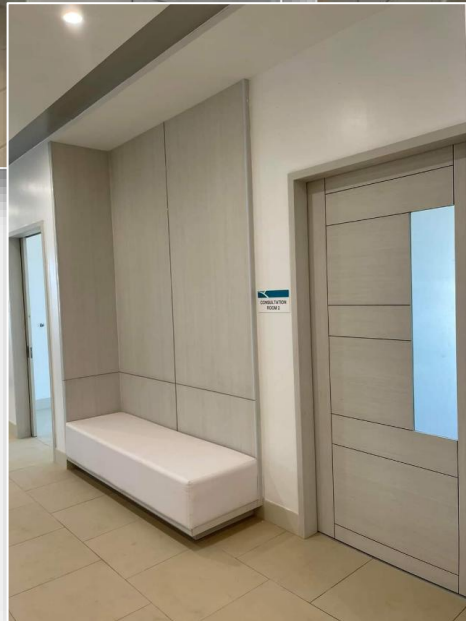

Project references

Title: Mingalar Medical Check-up Center

Scope of works : All carpentry scopes

Location : Mandalay.