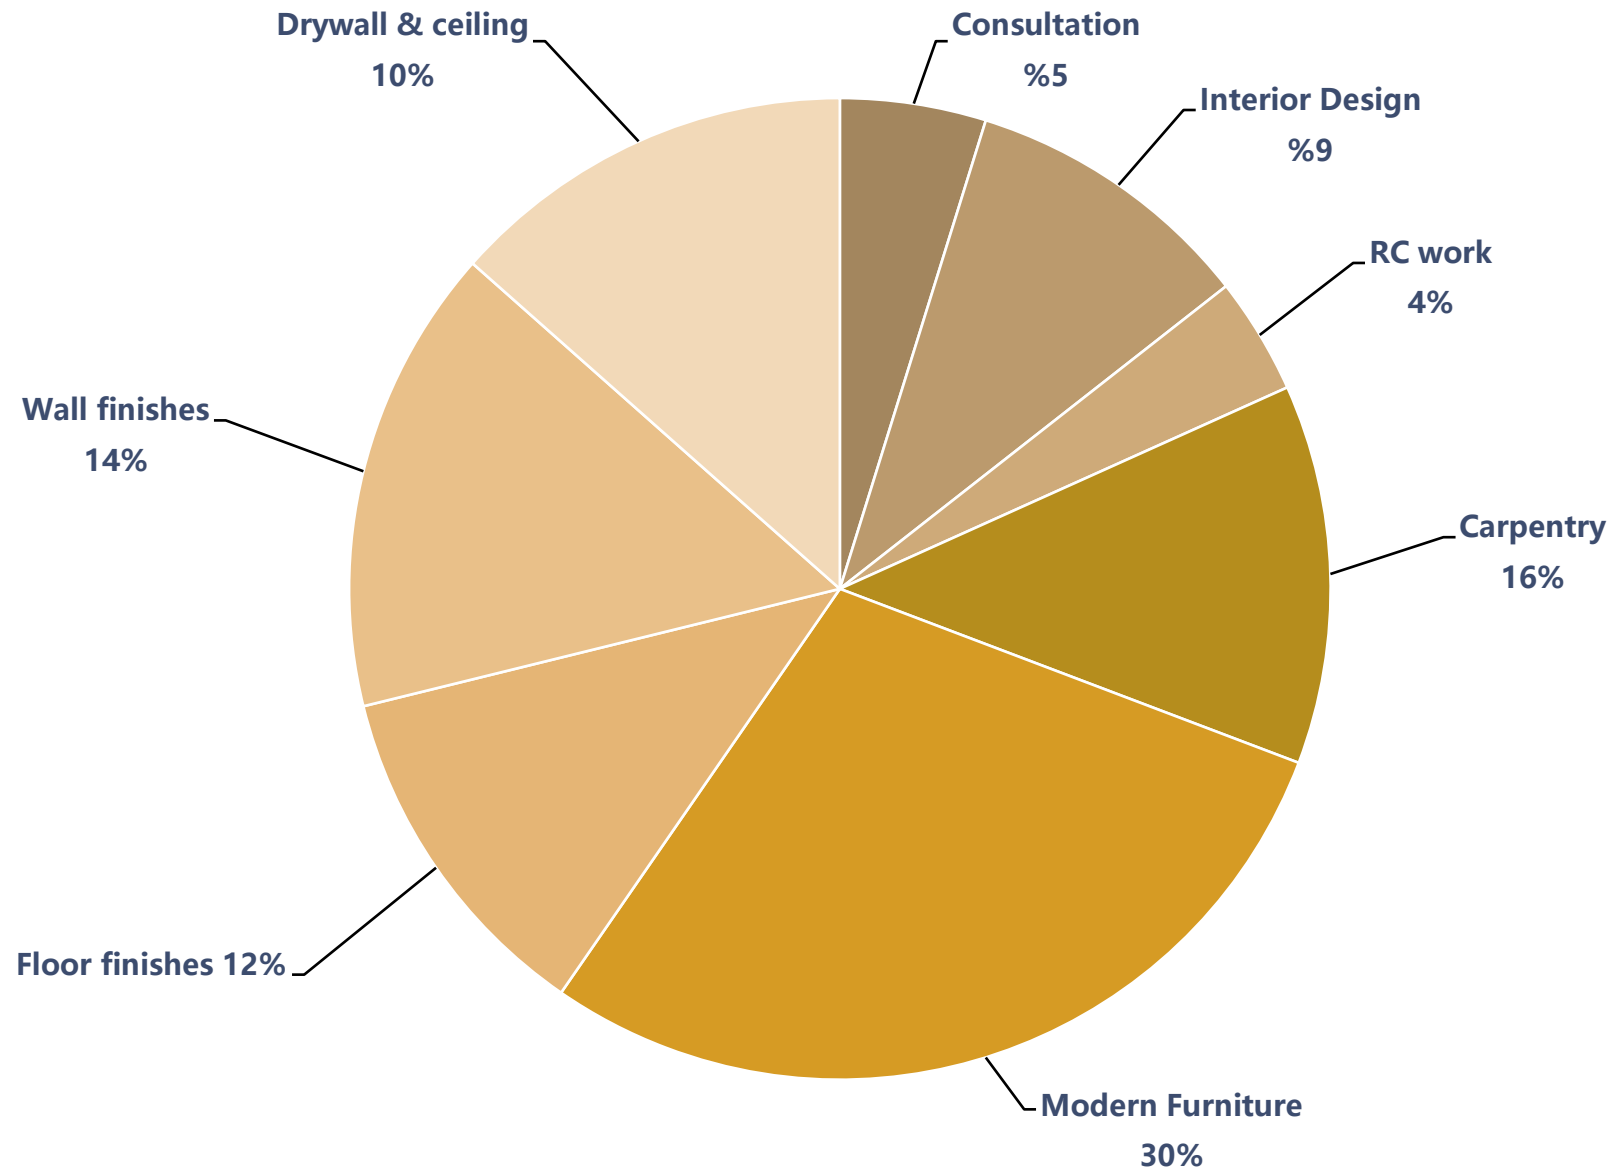

- Apartment
- Condominium
- Shop-house

RETAILS

- Convenience stores
- Department stores
- Warehouse

HOTEL

- Resorts
- Guest house
- Bungalow

COMMERCIAL

- Office
- Clinic

Our clients

PART TWO

Our Projects

Project references

Title: Apartment renovation

Scope of works : Interior design

Location : South-Dagon Tsp.

Project references

Title: Apartment renovation