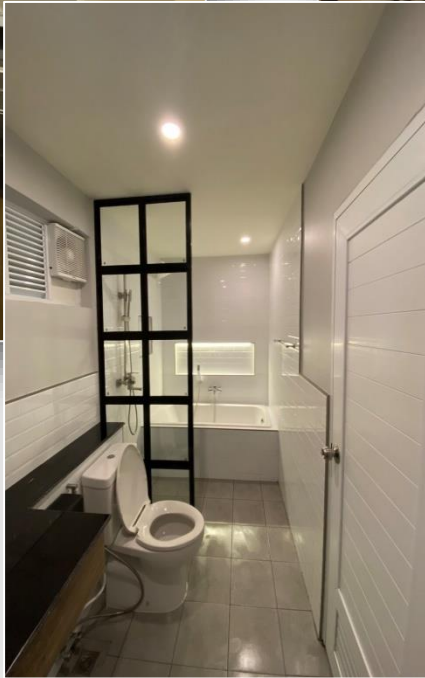

Project references

Title: BO1000

Scope of works : All furniture scopes

Location : Time Square Condo