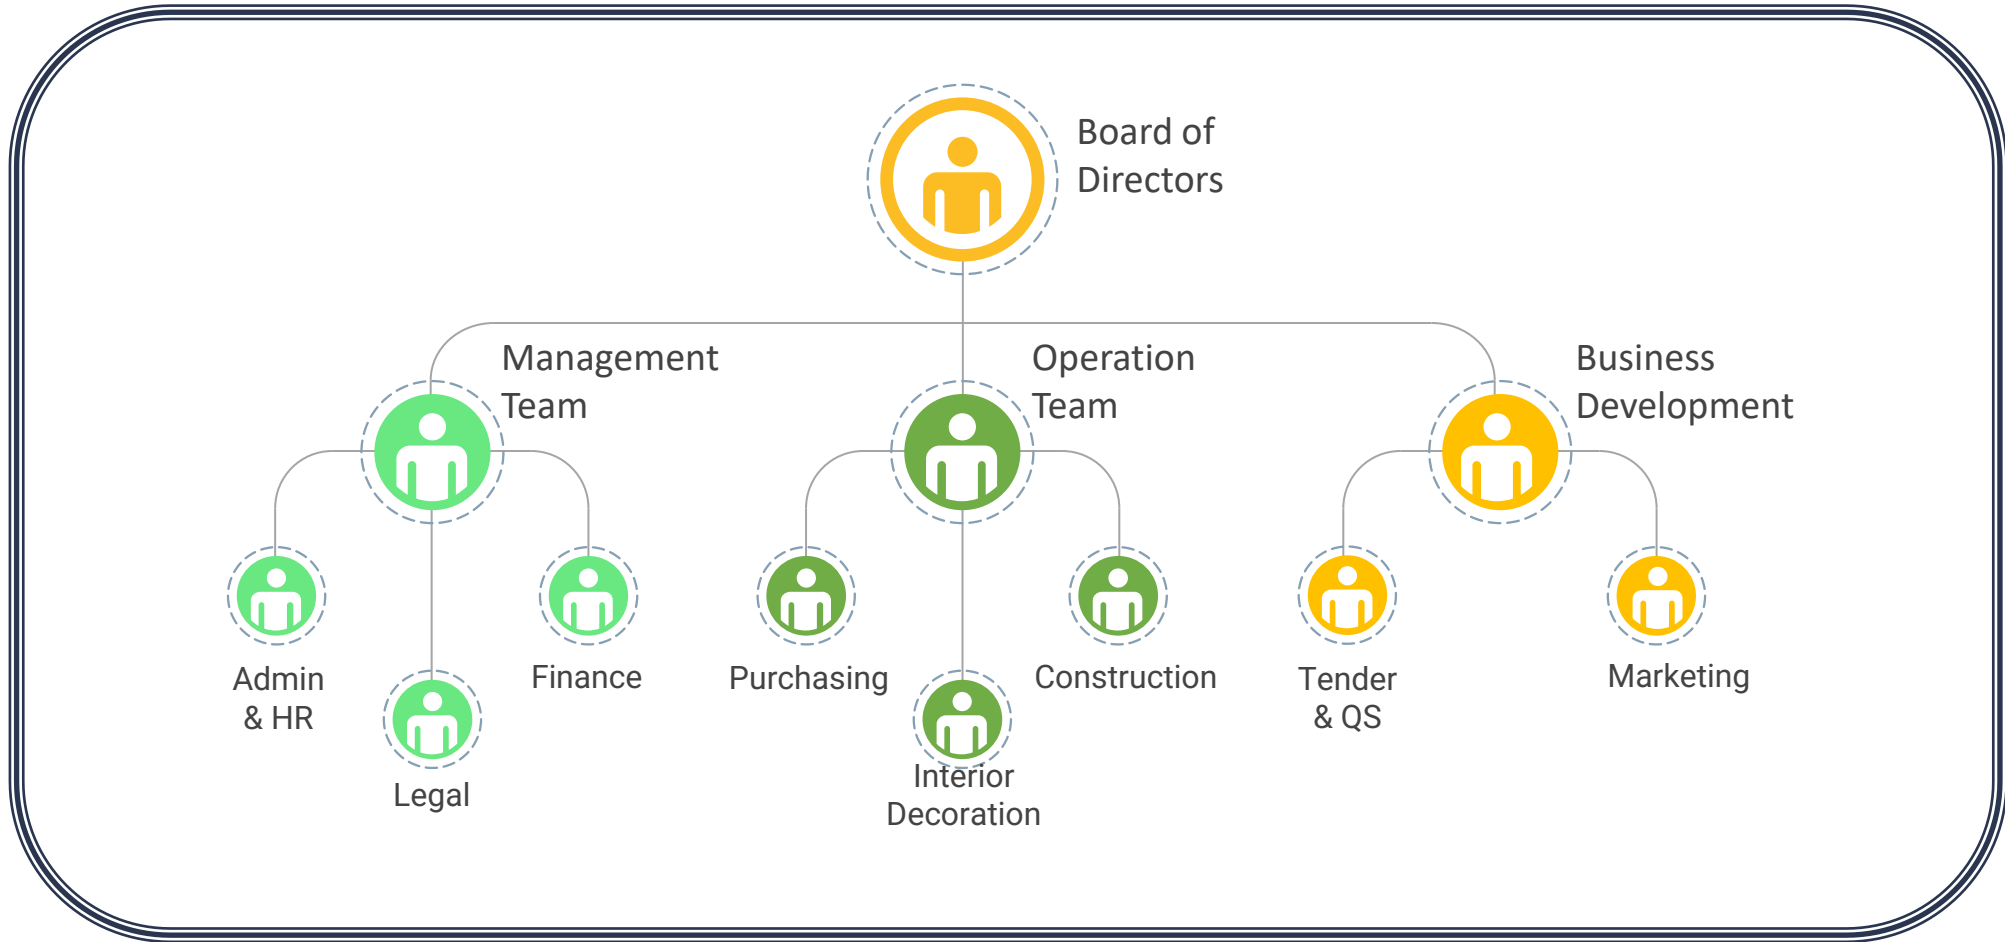

Our Organization structure