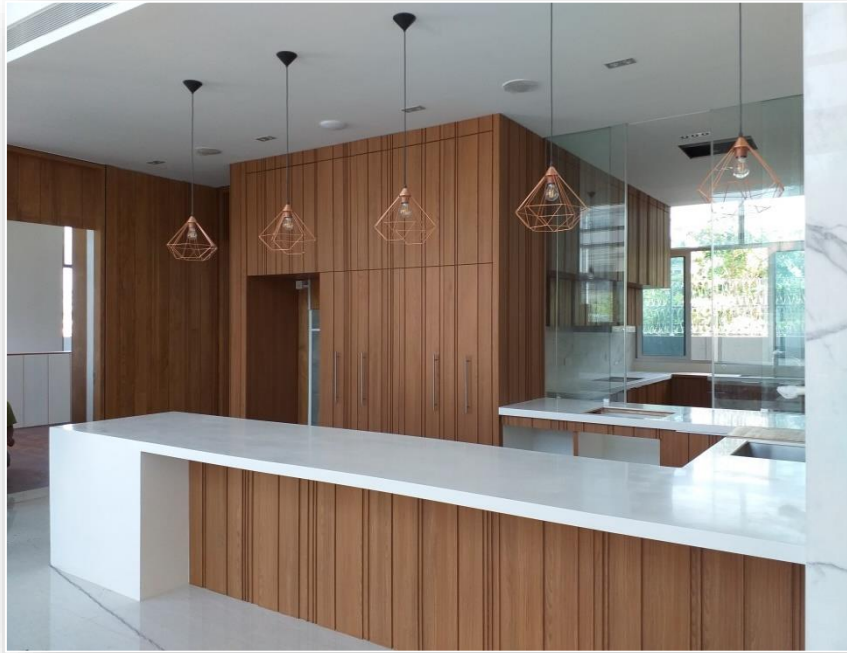

Project references

Title: 56Mdy

Scope of works : Dry & wet kitchen, and full height cabinet.

Location : Mandalay